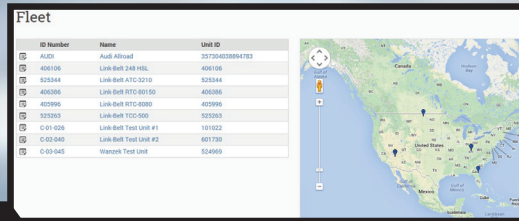

Carbon Footprint

Telematics enables users to monitor fuel consumption and fuel emissions, ensure equipment is running at peak efficiency and keep track of operator performance.

Link-Belt

A1A Software

Your Data Your Way

www.iCraneTrax.com

(904) 430-0355

iCraneTrax LITE Powered by **Link-Belt PULSE**

EASY CONVENIENT CUSTOMIZABLE AFFORDABLE

Business Tools

- Dispatch/ Fleet Management
- Document Management
- Certification Management
- Job Management
- Equipment Maintenance
- Telematics, GPS and Asset Tracking
- Task Management
- CRM and Sales Management
- Quoting and Invoicing

Track

- Jobs
- Maintenance
- Permits and Certifications
- Machinery Utilizations
- GPS location and breadcrumb tracking
- Customer and Sales Tracking

Powerful Reporting

Telematics reporting

- Engine hours
- Odometer
- Load-on-hook
- Diagnostics
- Faults
- Carbon Footprint tracking
- And more....