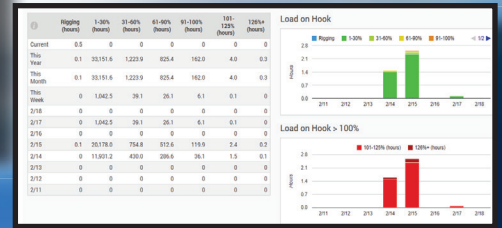

iCraneTrax LITE Powered by **Link-Belt PULSE**

EASY   CONVENIENT   CUSTOMIZABLE   AFFORDABLE

Business Tools

- Dispatch/ Fleet Management
- Document Management
- Certification Management
- Job Management
- Equipment Maintenance
- Telematics, GPS and Asset Tracking
- Task Management
- CRM and Sales Management
- Quoting and Invoicing

Track

- Jobs
- Maintenance
- Permits and Certifications
- Machinery Utilizations
- GPS location and breadcrumb tracking
- Customer and Sales Tracking

Powerful Reporting

Telematics reporting

- Engine hours
- Odometer
- Load-on-hook
- Diagnostics
- Faults
- Carbon Footprint tracking
- And more....